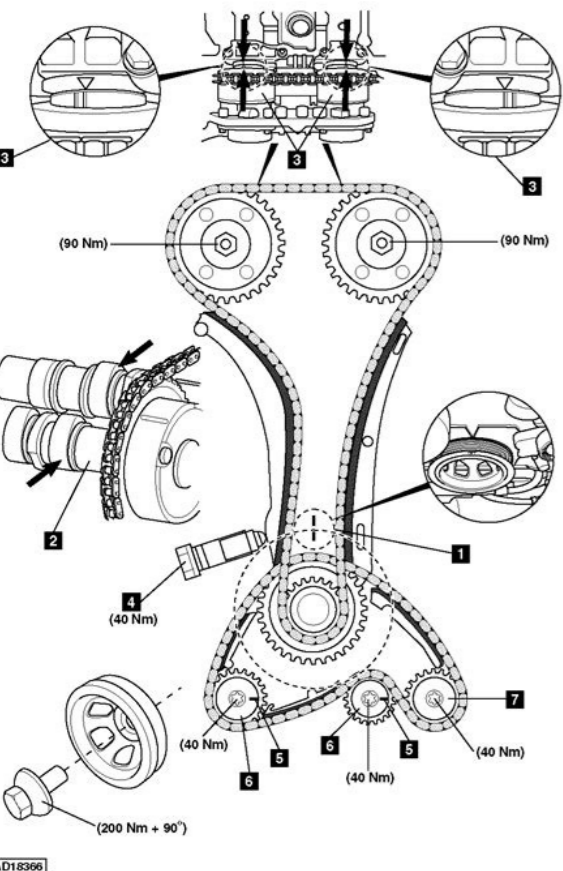

Chain tensioner guide kit

Best primary chain tensioner. How to use chain tensioner.