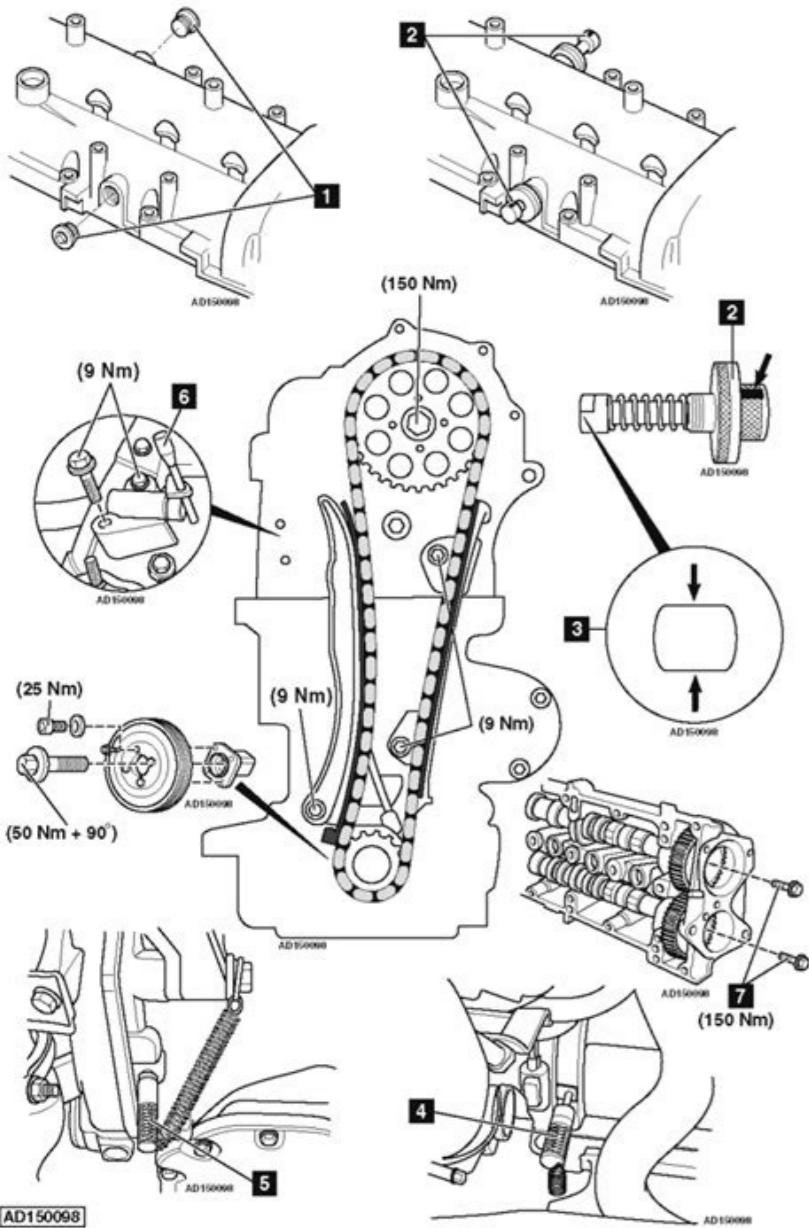

Chain tensioner guide kit

Best primary chain tensioner. How to use chain tensioner.