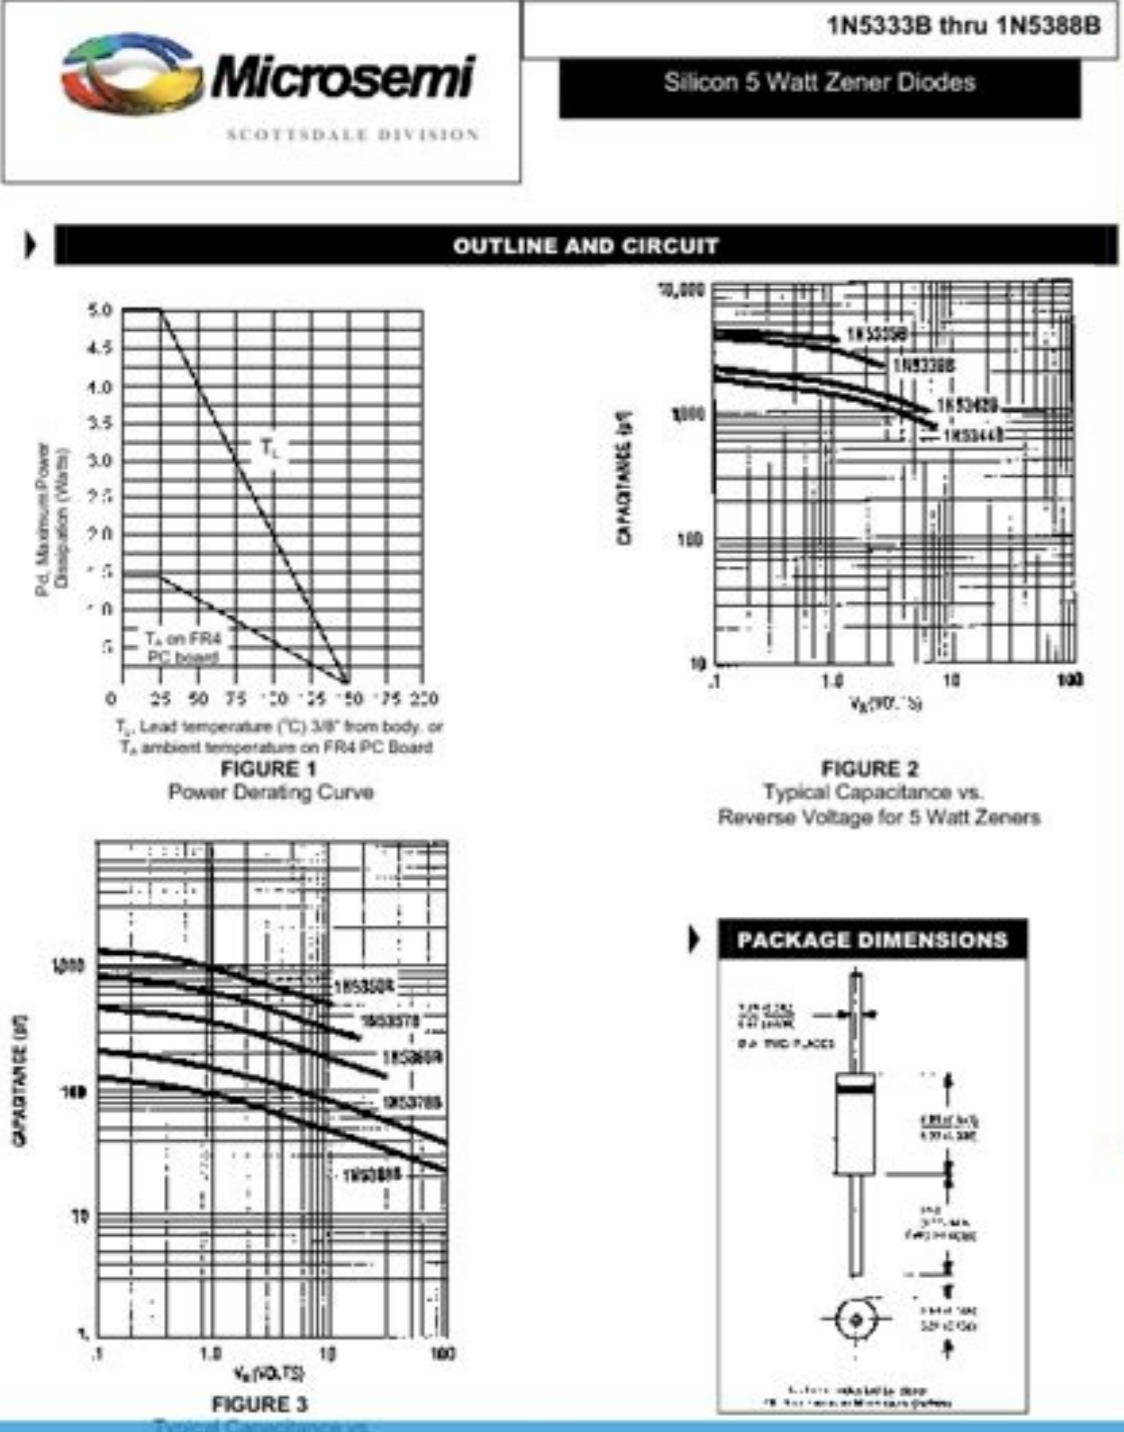

I'm not robot  reCAPTCHA

Open

PERFORMANCE GRAPHS

Relay Internal Temperature Rise vs. Power

elenota.com

elenota.com