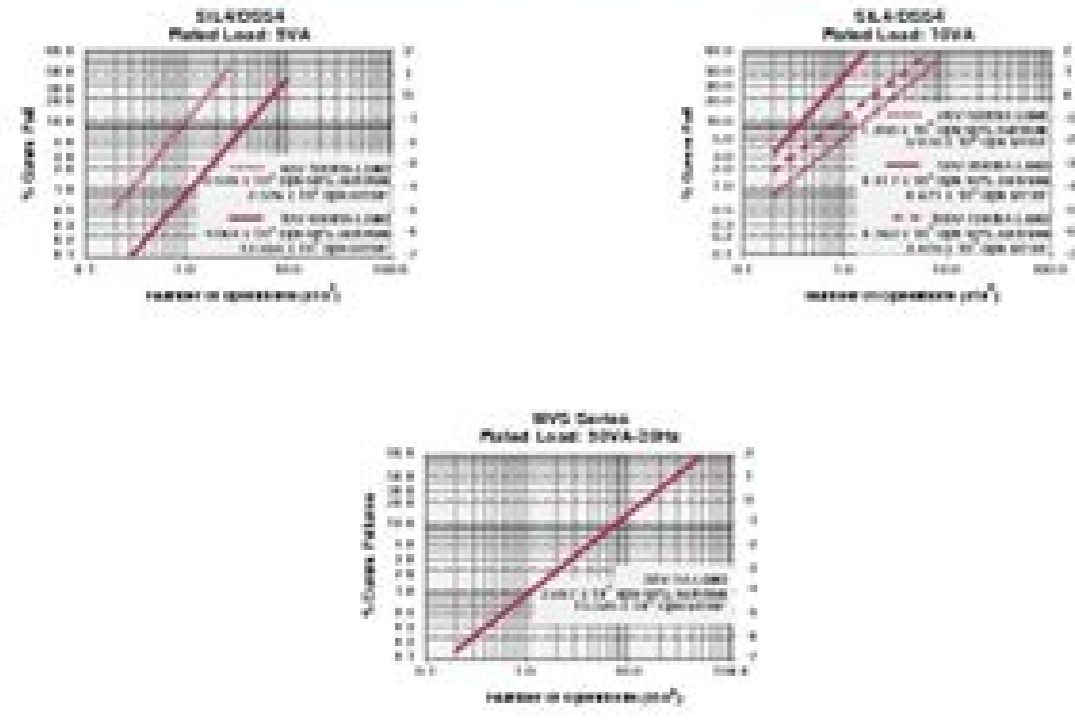

I'm not robot  reCAPTCHA

Open

PERFORMANCE GRAPHS

Relay Internal Temperature Rise vs. Power

elenota.com

elenota.com